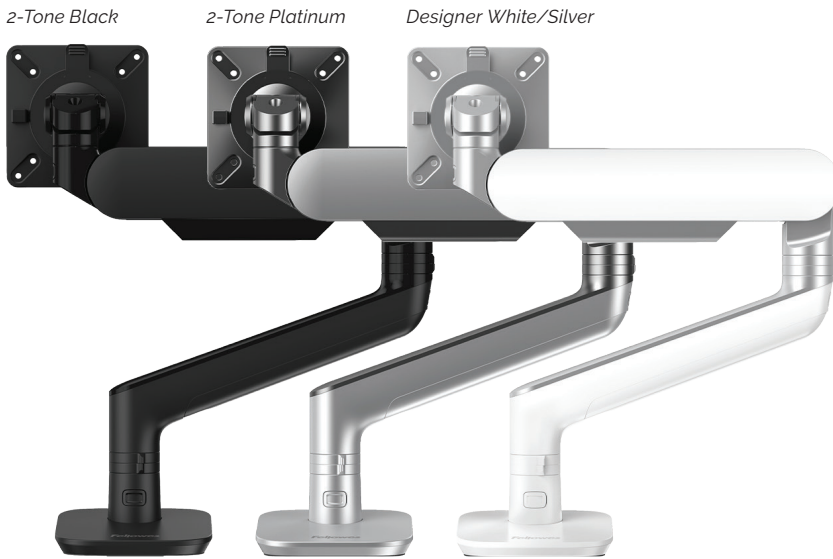

EX3-FF

EX3-FMS

Rising™ – Standard Finishes

Part Number	Monitor Arms – Rising	
	Extension Arms: Single Fixed (F), Two Fixed (FF), Single Motion (M), Slider (S) Standard Finishes: Black (BLK), Designer White (DWT), Platinum (PLT) In-Trend Finishes: LLT / MOQ 300, Azure (AZR), Sage (SGE), Slate (SLT), Stardust (STR) Premium Finishes: Polished Aluminum (POL), Black & Bronze (BRZ)	List Pricing as of 2/28/2023
	Standard Finishes:	
RSNG-___	Rising Series Single Monitor Arm w/ DC & GM, Black, Designer White or Platinum Finish	\$489
RSNG2-___	Rising Series Dual Monitor Arm w/ DC & GM, Black, Designer White or Platinum Finish	\$909
RSNGEX1-F-___	Rising Series Single Monitor Arm w/DC & GM, Single Fixed Arm, Black, Designer White or Platinum Finish	\$369
RSNGEX1-FF-___	Rising Series Single Monitor Arm w/DC & GM, Single Fixed + Fixed Arm, Black, Designer White or Platinum Finish	\$475
RSNGEX1-FM-___	Rising Series Single Monitor Arm w/DC & GM, Single Fixed + Motion Arm, Black, Designer White or Platinum Finish	\$549
RSNGEX1-M-___	Rising Series Single Monitor Arm w/DC & GM, Single Motion Arm, Black, Designer White or Platinum Finish	\$449
RSNGEX1-MS-___	Rising Series Single Monitor Arm w/DC & GM, Single Fixed Arm + Slider, Black, Designer White or Platinum Finish	\$499
RSNGEX2-F-___	Rising Series Dual Monitor Arm w/DC & GM, Fixed Arms, Black, Designer White or Platinum Finish	\$599
RSNGEX2-FF-___	Rising Series Dual Monitor Arm w/DC & GM, Fixed + Fixed Arms, Black, Designer White or Platinum Finish	\$819
RSNGEX2-FM-___	Rising Series Dual Monitor Arm w/DC & GM, Fixed + Motion Arms, Black, Designer White or Platinum Finish	\$969
RSNGEX2-FS-___	Rising Series Dual Monitor Arm w/DC & GM, Fixed Arms + Sliders, Black, Designer White or Platinum Finish	\$699
RSNGEX2-FMS-___	Rising Series Dual Monitor Arm w/DC & GM, Fixed + Motion Arms + Sliders, Black, Designer White or Platinum Finish	\$1,065
RSNGEX2-M-___	Rising Series Dual Monitor Arm w/DC & GM, Motion Arms, Black, Designer White or Platinum Finish	\$759
RSNGEX2-MS-___	Rising Series Dual Monitor Arm w/DC & GM, Motion Arms + Sliders, Black, Designer White or Platinum Finish	\$849
RSNGEX3-FF-___	Rising Series Triple Monitor Arm w/DC & GM, Fixed + Fixed Arms, Black, Designer White or Platinum Finish	\$819
RSNGEX3-FMS-___	Rising Series Triple Monitor Arm w/DC & GM, Fixed + Motion Arms + Sliders, Black, Designer White or Platinum Finish	\$1,189
RSNG-SLD-___	Rising Series Monitor Arm Slider, Black, Designer White or Platinum Finish	\$139