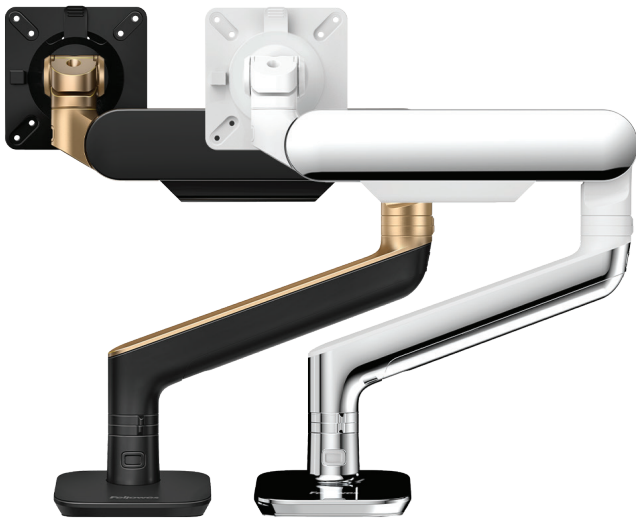

Rising™ – Premium Finishes

Black/Bronze

Polished Aluminum/Designer White

Part Number	Monitor Arms – Rising	
	Extension Arms: Single Fixed (F), Two Fixed (FF), Single Motion (M), Slider (S) Standard Finishes: Black (BLK), Designer White (DWT), Platinum (PLT) In-Trend Finishes: LLT / MOQ 300, Azure (AZR), Sage (SGE), Slate (SLT), Stardust (STR) Premium Finishes: Polished Aluminum (POL), Black & Bronze (BRZ)	List Pricing as of 2/28/2023
	In-Trend Finishes:	
RSNG-___	Rising Series Single Monitor Arm w/ DC & GM, Polished/White or Black/Bronze	$649
RSNG2-___	Rising Series Dual Monitor Arm w/ DC & GM, Polished/White or Black/Bronze	$1,199
RSNGEX1-F-___	Rising Series Single Monitor Arm w/DC & GM, Single Fixed Arm, Polished/White or Black/Bronze	$449
RSNGEX1-FF-___	Rising Series Single Monitor Arm w/DC & GM, Single Fixed + Fixed Arm, Polished/White or Black/Bronze	$577
RSNGEX1-FM-___	Rising Series Single Monitor Arm w/DC & GM, Single Fixed + Motion Arm, Polished/White or Black/Bronze	$731
RSNGEX1-M-___	Rising Series Single Monitor Arm w/DC & GM, Single Motion Arm, Polished/White or Black/Bronze	$602
RSNGEX1-MS-___	Rising Series Single Monitor Arm w/DC & GM, Single Fixed Arm + Slider, Polished/White or Black/Bronze	$668
RSNGEX2-F-___	Rising Series Dual Monitor Arm w/DC & GM, Fixed Arms, BPolished/White or Black/Bronze	$729
RSNGEX2-FF-___	Rising Series Dual Monitor Arm w/DC & GM, Fixed + Fixed Arms, Polished/White or Black/Bronze	$999
RSNGEX2-FM-___	Rising Series Dual Monitor Arm w/DC & GM, Fixed + Motion Arms, Polished/White or Black/Bronze	$1,299
RSNGEX2-FS-___	Rising Series Dual Monitor Arm w/DC & GM, Fixed Arms + Sliders, Polished/White or Black/Bronze	$829
RSNGEX2-FMS-___	Rising Series Dual Monitor Arm w/DC & GM, Fixed + Motion Arms + Sliders, Polished/White or Black/Bronze	$1,399
RSNGEX2-M-___	Rising Series Dual Monitor Arm w/DC & GM, Motion Arms, Polished/White or Black/Bronze	$1,033
RSNGEX2-MS-___	Rising Series Dual Monitor Arm w/DC & GM, Motion Arms + Sliders, Polished/White or Black/Bronze	$1,099
RSNGEX3-FF-___	Rising Series Triple Monitor Arm w/DC & GM, Fixed + Fixed Arms, Polished/White or Black/Bronze	$974
RSNGEX3-FMS-___	Rising Series Triple Monitor Arm w/DC & GM, Fixed + Motion Arms + Sliders, Polished/White or Black/Bronze	$1,499
RSNG-SLD-___	Rising Series Monitor Arm Slider, Polished/White or Black/Bronze	$147