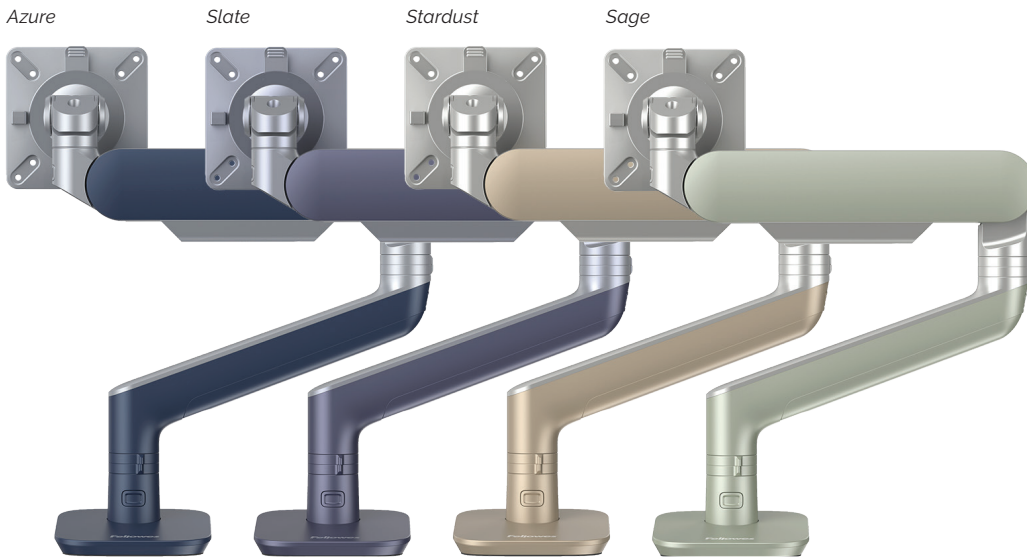

Rising™ – In-Trend Finishes

Part Number	Monitor Arms – Rising	
	Extension Arms: Single Fixed (F), Two Fixed (FF), Single Motion (M), Slider (S) Standard Finishes: Black (BLK), Designer White (DWT), Platinum (PLT) In-Trend Finishes: LLT / MOQ 300, Azure (AZR), Sage (SGE), Slate (SLT), Stardust (STR) Premium Finishes: Polished Aluminum (POL), Black & Bronze (BRZ)	List Pricing as of 2/28/2023
	In-Trend Finishes:	
RSNG-___	Rising Series Single Monitor Arm w/ DC & GM, Azure, Sage, Slate or Stardust Finish (LT)	$562
RSNG2-___	Rising Series Dual Monitor Arm w/ DC & GM, Azure, Sage, Slate or Stardust Finish (LT)	$1,045
RSNGEX1-F-___	Rising Series Single Monitor Arm w/DC & GM, Azure, Sage, Slate or Stardust Finish (LT)	$424
RSNGEX1-FF-___	Rising Series Single Monitor Arm w/DC & GM, Single Fixed + Fixed Arm, Azure, Sage, Slate or Stardust Finish (LT)	$546
RSNGEX1-FM-___	Rising Series Single Monitor Arm w/DC & GM, Single Fixed + Motion Arm, Azure, Sage, Slate or Stardust Finish (LT)	$631
RSNGEX1-M-___	Rising Series Single Monitor Arm w/DC & GM, Single Motion Arm, Azure, Sage, Slate or Stardust Finish (LT)	$516
RSNGEX1-MS-___	Rising Series Single Monitor Arm w/DC & GM, Single Fixed Arm + Slider, Azure, Sage, Slate or Stardust Finish (LT)	$574
RSNGEX2-F-___	Rising Series Dual Monitor Arm w/DC & GM, Fixed Arms, Azure, Sage, Slate or Stardust Finish (LT)	$689
RSNGEX2-FF-___	Rising Series Dual Monitor Arm w/DC & GM, Fixed + Fixed Arms, Azure, Sage, Slate or Stardust Finish (LT)	$942
RSNGEX2-FM-___	Rising Series Dual Monitor Arm w/DC & GM, Fixed + Motion Arms, Azure, Sage, Slate or Stardust Finish (LT)	$1,114
RSNGEX2-FS-___	Rising Series Dual Monitor Arm w/DC & GM, Fixed Arms + Sliders, Azure, Sage, Slate or Stardust Finish (LT)	$804
RSNGEX2-FMS-___	Rising Series Dual Monitor Arm w/DC & GM, Fixed + Motion Arms + Sliders, Azure, Sage, Slate or Stardust Finish (LT)	$1,225
RSNGEX2-M-___	Rising Series Dual Monitor Arm w/DC & GM, Motion Arms, Azure, Sage, Slate or Stardust Finish (LT)	$873
RSNGEX2-MS-___	Rising Series Dual Monitor Arm w/DC & GM, Motion Arms + Sliders, Azure, Sage, Slate or Stardust Finish (LT)	$976
RSNGEX3-FF-___	Rising Series Triple Monitor Arm w/DC & GM, Fixed + Fixed Arms, Azure, Sage, Slate or Stardust Finish (LT)	$942
RSNGEX3-FMS-___	Rising Series Triple Monitor Arm w/DC & GM, Fixed + Motion Arms + Sliders, Azure, Sage, Slate or Stardust Finish (LT)	$1,367
RSNG-SLD-___	Rising Series Monitor Arm Slider, Azure, Sage, Slate or Stardust Finish (LT)	$160

* In-Trend finishes not available to ship in 48hours – Long Lead Time

* Minimum Order Quantity: 200